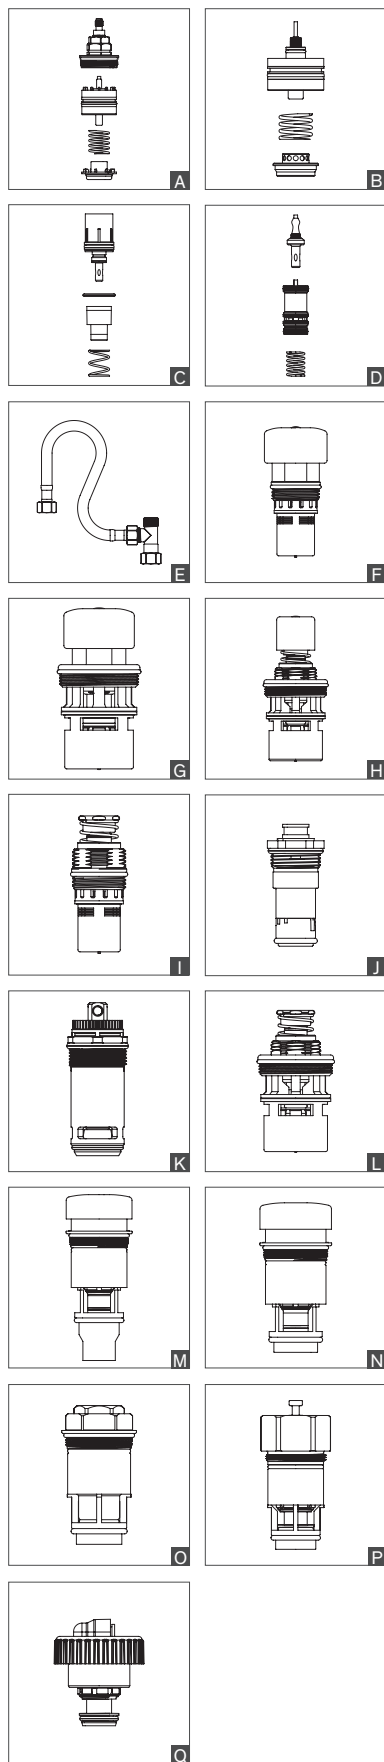

THERMOSTATIC MIXERS

	Repair kit	Type
For PREMIX SECURITY after June 2008		
731052, 731053	753750	A
731054, 731055	753755	B
For PREMIX COMFORT after June 2008		
731002, 731200, 731003, 731300	753730	A
731004, 731400, 731005, 731500	753735	B
For PREMIX COMPACT		
733015, 733016, 733020, 733021 (old design)	753733	C
733015, 733020 (new design)	753734	-
For PREMIX NANO		
732012, 732016, 732115, 732116, 732216	743732	D
Connection kit 3/8" for 732216	732515	E

URINALS

Cartridges

	Time flow (sec.)	Maintenance kit	Complete cartridge	Type
For TEMPOSTOP				
777000, 778000	3	-	743004	F
779000	7	-	743707	G
779BOX	7	-	743645	-
779128, 779427	7	-	743528	H
777200, 777924, 538300, 538350, 538400, 538450	3	-	743324	I
For TEMPOSOFT 2				
777130, 777140, 777800, 778800	3	-	743744	J
For TEMPOFLUX				
778755, 778757, 778700	3	-	743778	K
778755, 778757, 778700	7	-	743777	K

Control plate

TEMPOFLUX recessed	778PIS	-

WCs

Cartridges

	Time flow (sec.)	Maintenance kit	Complete cartridge	Type
For TEMPOCHASSE				
760000, 760004, 760005, 760450	7	753779	743779	G
760150, 760220, 760605, 760627, 760700	7	753779	743605	L
760410	7	753779	743705	L
For TEMPOFLUX				
761000, 761001, 761002, 761003, 761004, 761025	7	753761	743761	M
761627, 761900, 761920	7	753761	743762	N
761150, 761200, 761700	7	753763	743763	O
For TEMPOFLUX 2				
762901, 762902, 576211, 578300, 578305, 792150	7	-	743622	P
576227, 578400, 578405	7	-	743677	-
For TEMPOFLUX 3				
763000, 763030, 763040, 763041, 763256, 763266	7	-	743765	Q

Control plates

TEMPOFLUX 3 recessed		
Satin stainless steel	763PIM	-
Chrome-plated metal	763PMM	-
Black glass	763PVM	-