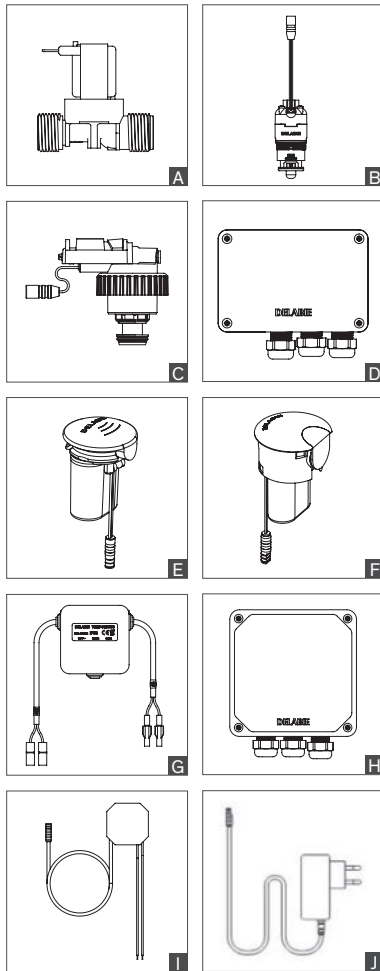

Control plates

TEMPOFLUX 3 recessed		
Satin stainless steel	763PIM	-
Chrome-plated metal	763PMM	-
Black glass	763PVM	-

AERATORS, FLOW STRAIGHTENERS, FILTERS, SCREWS, OTHER

	Repair kit	Type
Scale-resistant aerators		
F22 with ECO washer (2 per pack)	925622.2P	A
M24 with ECO washer (2 per pack)	925624.2P	B
Comfort aerators		
M16.5×100 (2 per pack)	925616.2P	C
Removal key	222429	D
ECO aerators 1.4 lpm		
M24×100 (2 per pack)	925724.2P	E
M16.5×100 (2 per pack)	925716.2P	F
Flow straighteners at 3 lpm adjustable with 2.5mm Allen key		
F22×100 with adjustable flow rate (2 per pack)	922022.2P	G
M24×100 with adjustable flow rate (2 per pack)	922024.2P	H
Key to adjust (2.5mm Allen key)	C282025	K
Flow straighteners		
Ø 18 for TEMPOSTOP 2 and TEMPOMIX 2	700BJ	-
Ø 13mm for TEMPOSTOP and TEMPOSOFT 2	BJ13V	-
M16.5×100 (2 per pack)	922016.2P	I
Removal key for flow straightener M16.5×100	222429	D
BIOSAFE outlet		
M16.5×100 (2 per pack)	923016.2P	J
Removal key	222429	D
Flat filter washers		
Nylon, mesh 0.5mm for nuts 1/2" (10 per pack)	60212.10P	L
Nylon, mesh 0.5mm for nuts 3/4" (10 per pack)	60234.10P	L
Conical filter 0.5mm mesh for nuts 3/8" (10 per pack)	60438.10P	-
Non-return valves		
DW15	900015	-
DW20	900020	-
Tamperproof screws TORX M5 × 25 + metal plugs (4 per pack)	999049	-
Reinforced fixings kit for deck-mounted basin controls		
Fixing plate	256P	-
Fixing plate with threaded rods	256FIX	-

BINECO CONTROLS

	Repair kit	Type
BINECO shower, water fountain tap and bubbler		
For shower push-starter 83000, 84000, 83APL, 84APL For water fountain tap and bubbler 311, 312, 319, 322, 323.	KBP311N	M

ADLACION WATER HAMMER ABSORBERS

- With stainless steel spring and piston
- Absorbs the smallest variations in pressure and water hammer up to 20 bar. Solid cast brass.

ADLACION water hammer absorbers		
F1/2" - H.90	23015	N
F3/4" - H.92	23020	N
F1" - H.98	23026	N
F1 1/4" - H.103	23033	N