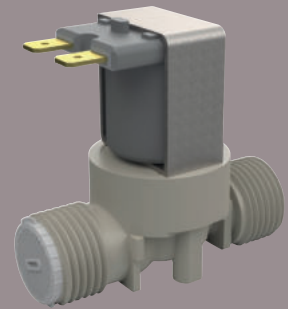

Spare parts

BASINS

Cartridges

	Time flow (sec.)	Maintenance kit	Complete cartridge	Type
For TEMPOSTOP				
744000, 745100, 745107, 745200, 745250, 745257, 745300, 746000, 746007, 746292	7	-	743006	A
745440, 745450, 746410, 747121, 748126	7	-	743306	B
737152, 737202	3	-	743324	B
741943, 741945, 747122L, 702451	7	-	743306AB	B
744001, 745101, 745301, 745351, 746001	7	-	743006AB	A
748150	15	-	743011	A
748151	15	-	743011AB	A
For TEMPOSTOP 2 / TEMPOMIX 2				
700000, 700100, 702000	7	-	743910	C
700000, 700100, 702000	15	-	743903	
700001, 700101, 702301, 702351	7	-	743910AB	C
700001, 700101, 702301, 702351	15	-	743903AB	
700400, 700500, 702400	7	-	743306	B
For TEMPOSOFT				
740000, 741000, 742000, 742100	7	-	743747	D
For TEMPOSOFT 2				
740300, 740500, 741500, 741550, 742500, 742510	7	-	743747	D
740300, 740500, 741500, 741550, 742500, 742510	15	-	743742	D
For TEMPOMIX				
795000 and 795100 (old design)	7	753795	743795	E
795000 and 795100 (new design)	7	753795	743791	F
795926	7	753795	743795	E
795209	7	753796	743798	G
796000, 796838, 797000, 798152 (new design)	7	753796	743796	G
796000, 796838, 798152 (new design)	7	753796	743786	H
For TEMPOMIX 3				
794000, 794100, 794150, 794155, 794160, 794165, 794050, 794055, 794350, 794360, 794370, 794200, 794250	7	-	743894	I
794000AB, 794100AB, 794150AB, 794160AB, 749155AB, 794165AB	7	-	743894AB	-
For non-manual controls				
TEMPOGENOU 734100, 735100, 735000, 735400, 735447	7	-	743305	B
MONOFOOT 736001, 736101, 736102	-	753736	-	-
MIXFOOT 739000, 739100, 739102	-	753739	-	-

Control plates

For TEMPOMIX 3 recessed				
Spout L. 110mm		794PLAQ11	J	
Spout L. 190mm		794PLAQ19	K	
For BINOPTIC recessed				
Spout L. 190mm - 6V battery-operated - chrome-plated stainless steel		370BLIPP	L	
Spout L. 190mm - 6V battery-operated - satin finish stainless steel		370BLISP	L	
Spout L. 190mm - 230/6V mains - chrome-plated stainless steel		370BLIPS	L	
Spout L. 190mm - 230/6V mains - satin finish stainless steel		370BLISS	L