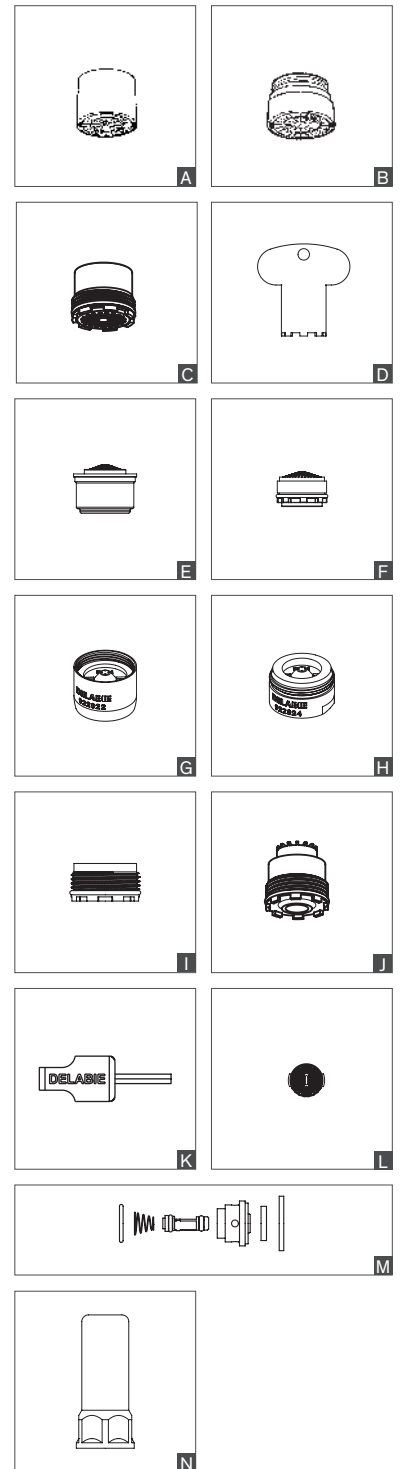

BINECO CONTROLS

	Repair kit	Type
BINECO shower, water fountain tap and bubbler		
For shower push-starter 83000, 84000, 83APL, 84APL For water fountain tap and bubbler 311, 312, 319, 322, 323.	KBP311N	M

ADLACION WATER HAMMER ABSORBERS

- With stainless steel spring and piston
- Absorbs the smallest variations in pressure and water hammer up to 20 bar. Solid cast brass.

ADLACION water hammer absorbers		
F1/2" - H.90	23015	N
F3/4" - H.92	23020	N
F1" - H.98	23026	N
F1 1/4" - H.103	23033	N