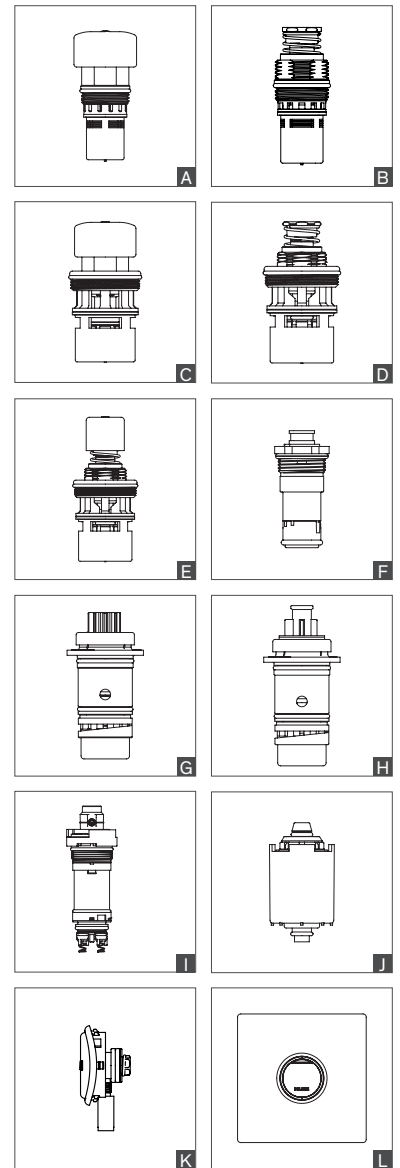

Control plate

For TEMPOMIX 3 recessed	794PLAQ	L

Thermostatic cartridge

SECURITHERM shower panel		
792300, 792303, 792304, 792305, 792310, 792313, 792314, 792320, 792324, 792330, 792334, 792340, 792344, 792350, 792354, 792370, 792380, 792390, 792400, 792403, 792404, 792410, 792413, 792414, 792504, 792514	743792	-