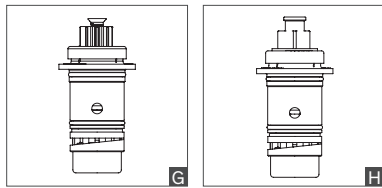

BASINS

Cartridges

	Time flow (sec.)	Maintenance kit	Complete cartridge	Type
For TEMPOSTOP				
744000, 745100, 745107, 745200, 745250, 745257, 745300, 746000, 746007, 746292	7	-	743006	A
745440, 745450, 746410, 747121, 748126	7	-	743306	B
737152, 737202	3	-	743324	B
741943, 741945, 747122L, 702451	7	-	743306AB	B
744001, 745101, 745301, 745351, 746001	7	-	743006AB	A
748150	15	-	743011	A
748151	15	-	743011AB	A
For TEMPOSTOP 2 / TEMPOMIX 2				
700000, 700100, 702000	7	-	743910	C
700000, 700100, 702000	15	-	743903	
700001, 700101, 702301, 702351	7	-	743910AB	C
700001, 700101, 702301, 702351	15	-	743903AB	
700400, 700500, 702400	7	-	743306	B
For TEMPOSOFT				
740000, 741000, 742000, 742100	7	-	743747	D
For TEMPOSOFT 2				
740300, 740500, 741500, 741550, 742500, 742510	7	-	743747	D
740300, 740500, 741500, 741550, 742500, 742510	15	-	743742	D
For TEMPOMIX				
795000 and 795100 (old design)	7	753795	743795	E
795000 and 795100 (new design)	7	753795	743791	F
795926	7	753795	743795	E
795209	7	753796	743798	G
796000, 796838, 797000, 798152 (new design)	7	753796	743796	G
796000, 796838, 798152 (new design)	7	753796	743786	H
For TEMPOMIX 3				
794000, 794100, 794150, 794155, 794160, 794165, 794050, 794055, 794350, 794360, 794370, 794200, 794250	7	-	743894	I
794000AB, 794100AB, 794150AB, 794160AB, 749155AB, 794165AB	7	-	743894AB	-
For non-manual controls				
TEMPOGENOU 734100, 735100, 735000, 735400, 735447	7	-	743305	B
MONOFOOT 736001, 736101, 736102	-	753736	-	-
MIXFOOT 739000, 739100, 739102	-	753739	-	-

Control plates

For TEMPOMIX 3 recessed				
Spout L. 110mm		794PLAQ11	J	
Spout L. 190mm		794PLAQ19	K	
For BINOPTIC recessed				
Spout L. 190mm - 6V battery-operated - chrome-plated stainless steel		370BLIPP	L	
Spout L. 190mm - 6V battery-operated - satin finish stainless steel		370BLISP	L	
Spout L. 190mm - 230/6V mains - chrome-plated stainless steel		370BLIPS	L	
Spout L. 190mm - 230/6V mains - satin finish stainless steel		370BLISS	L