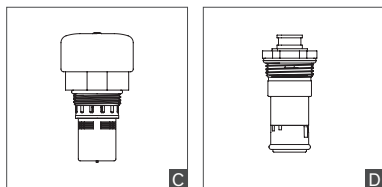

BASINS

Cartridges

	Time flow (sec.)	Maintenance kit	Complete cartridge	Type
For TEMPOSTOP				
744000, 745100, 745107, 745200, 745250, 745257, 745300, 746000, 746007, 746292	7	-	743006	A
745440, 745450, 746410, 747121, 748126	7	-	743306	B
737152, 737202	3	-	743324	B
741943, 741945, 747122L, 702451	7	-	743306AB	B
744001, 745101, 745301, 745351, 746001	7	-	743006AB	A
748150	15	-	743011	A
748151	15	-	743011AB	A
For TEMPOSTOP 2 / TEMPOMIX 2				
700000, 700100, 702000	7	-	743910	C
700000, 700100, 702000	15	-	743903	
700001, 700101, 702301, 702351	7	-	743910AB	C
700001, 700101, 702301, 702351	15	-	743903AB	
700400, 700500, 702400	7	-	743306	B
For TEMPOSOFT				
740000, 741000, 742000, 742100	7	-	743747	D
For TEMPOSOFT 2				
740300, 740500, 741500, 741550, 742500, 742510	7	-	743747	D
740300, 740500, 741500, 741550, 742500, 742510	15	-	743742	D
For TEMPOMIX				
795000 and 795100 (old design)	7	753795	743795	E
795000 and 795100 (new design)	7	753795	743791	F
795926	7	753795	743795	E
795209	7	753796	743798	G
796000, 796838, 797000, 798152 (new design)	7	753796	743796	G
796000, 796838, 798152 (new design)	7	753796	743786	H
For TEMPOMIX 3				
794000, 794100, 794150, 794155, 794160, 794165, 794050, 794055, 794350, 794360, 794370, 794200, 794250	7	-	743894	I
794000AB, 794100AB, 794150AB, 794160AB, 749155AB, 794165AB	7	-	743894AB	-
For non-manual controls				
TEMPOGENOU 734100, 735100, 735000, 735400, 735447	7	-	743305	B
MONOFOOT 736001, 736101, 736102	-	753736	-	-
MIXFOOT 739000, 739100, 739102	-	753739	-	-

Control plates

For TEMPOMIX 3 recessed				
Spout L. 110mm		794PLAQ11	J	
Spout L. 190mm		794PLAQ19	K	
For BINOPTIC recessed				
Spout L. 190mm - 6V battery-operated - chrome-plated stainless steel		370BLIPP	L	
Spout L. 190mm - 6V battery-operated - satin finish stainless steel		370BLISP	L	
Spout L. 190mm - 230/6V mains - chrome-plated stainless steel		370BLIPS	L	
Spout L. 190mm - 230/6V mains - satin finish stainless steel		370BLISS	L