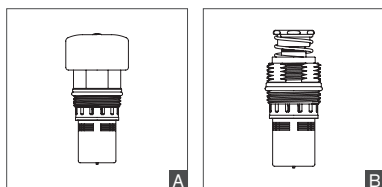

BASINS

Cartridges

	Time flow (sec.)	Maintenance kit	Complete cartridge	Type
For TEMPOSTOP				
744000, 745100, 745107, 745200, 745250, 745257, 745300, 746000, 746007, 746292	7	-	743006	A
745440, 745450, 746410, 747121, 748126	7	-	743306	B
737152, 737202	3	-	743324	B
741943, 741945, 747122L, 702451	7	-	743306AB	B
744001, 745101, 745301, 745351, 746001	7	-	743006AB	A
748150	15	-	743011	A
748151	15	-	743011AB	A
For TEMPOSTOP 2 / TEMPOMIX 2				
700000, 700100, 702000	7	-	743910	C
700000, 700100, 702000	15	-	743903	
700001, 700101, 702301, 702351	7	-	743910AB	C
700001, 700101, 702301, 702351	15	-	743903AB	
700400, 700500, 702400	7	-	743306	B
For TEMPOSOFT				
740000, 741000, 742000, 742100	7	-	743747	D
For TEMPOSOFT 2				
740300, 740500, 741500, 741550, 742500, 742510	7	-	743747	D
740300, 740500, 741500, 741550, 742500, 742510	15	-	743742	D
For TEMPOMIX				
795000 and 795100 (old design)	7	753795	743795	E
795000 and 795100 (new design)	7	753795	743791	F
795926	7	753795	743795	E
795209	7	753796	743798	G
796000, 796838, 797000, 798152 (new design)	7	753796	743796	G
796000, 796838, 798152 (new design)	7	753796	743786	H
For TEMPOMIX 3				
794000, 794100, 794150, 794155, 794160, 794165, 794050, 794055, 794350, 794360, 794370, 794200, 794250	7	-	743894	I
794000AB, 794100AB, 794150AB, 794160AB, 749155AB, 794165AB	7	-	743894AB	-
For non-manual controls				
TEMPOGENOU 734100, 735100, 735000, 735400, 735447	7	-	743305	B
MONOFOOT 736001, 736101, 736102	-	753736	-	-
MIXFOOT 739000, 739100, 739102	-	753739	-	-

Control plates

For TEMPOMIX 3 recessed				
Spout L. 110mm		794PLAQ11	J	
Spout L. 190mm		794PLAQ19	K	
For BINOPTIC recessed				
Spout L. 190mm - 6V battery-operated - chrome-plated stainless steel		370BLIPP	L	
Spout L. 190mm - 6V battery-operated - satin finish stainless steel		370BLISP	L	
Spout L. 190mm - 230/6V mains - chrome-plated stainless steel		370BLIPS	L	
Spout L. 190mm - 230/6V mains - satin finish stainless steel		370BLISS	L