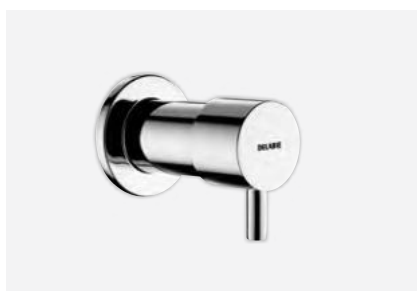

Stainless steel push-button soap dispenser
DELABIE Ref.: 729170

DELABIE, manufacturer's expertise

DELABIE, a 100% family-owned French company, founded in 1928, is the European market leader in water controls and sanitary equipment for public and commercial places. The company offers five product ranges specifically for this market: Commercial water controls, Hospital water controls, Accessibility and Hygiene accessories, Stainless steel sanitary ware and Specialist water controls. Over 2,000 DELABIE manufactured items, including international references, are exported from its factory in France to more than 90 countries. The company has 10 subsidiaries worldwide: Germany, Austria, Belgium, the Netherlands, United Kingdom, Spain, Portugal, Poland, United Arab Emirates (Dubai) and China (Hong-Kong). For many years, DELABIE has placed ecological concerns at the heart of its philosophy, offering products that are as stylish as they are responsible and sustainable. For our facilities, production methods, dematerialization, packaging, employee commitment... DELABIE is proud to have received the ECOVADIS gold medal in 2024.

Find DELABIE on these social networks

PRESS CONTACT

DELPHINE BUSSIÈRE
International Marketing Dept.

Tel. +33 (0)6 30 37 26 46
presse@delabie.fr