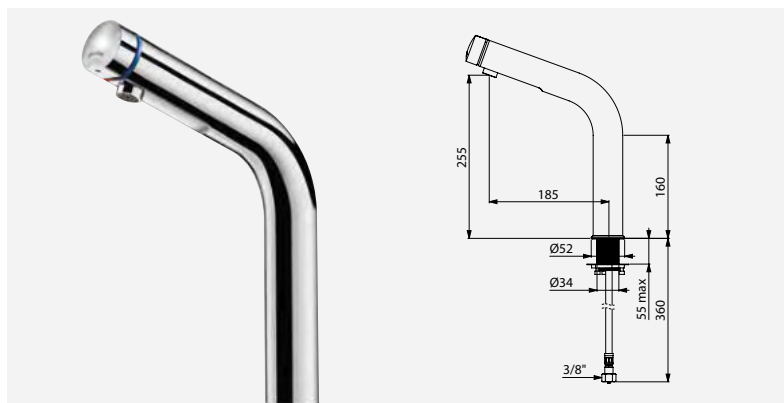

TEMPOMIX 3 time flow basin mixer H. 250mm
DELABIE reference: 794120

DELABIE, manufacturer's expertise

DELABIE, a 100% family-owned French company, founded in 1928, is the European market leader in water controls and sanitary equipment for public and commercial places. The company offers five product ranges specifically for this market: Commercial water controls, Hospital water controls, Accessibility and Hygiene accessories, Stainless steel sanitary ware and Specialist water controls. Over 2,000 DELABIE manufactured items, including international references, are exported from its factory in France to more than 90 countries. The company has 10 subsidiaries worldwide: Germany, Austria, Belgium, the Netherlands, United Kingdom, Spain, Portugal, Poland, United Arab Emirates (Dubai) and China (Hong-Kong). For many years, DELABIE has placed ecological concerns at the heart of its philosophy, offering products that are as stylish as they are responsible and sustainable. For our facilities, production methods, dematerialization, packaging, stakeholder commitment... DELABIE is proud to have received the ECOVADIS gold medal in 2024

Find DELABIE on these social networks

PRESS CONTACT

DELPHINE BUSSIÈRE
International Marketing Dept.

Tel. +33 (0)6 30 37 26 46
presse@delabie.fr