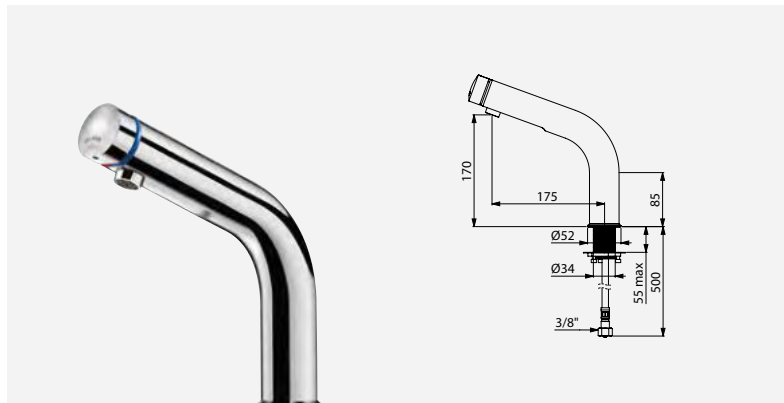

PRODUCT BRIEF / THE TEMPOMIX 3 REACHES NEW HEIGHTS

The DELABIE group, specialist in sanitary ware for public places, has extended its TEMPOMIX 3 range to suit all types of washbasin installations – whether recessed, semi-recessed or countertop. The product provides user comfort, timeless design and up to 85% water savings, making it the perfect choice for all premium washrooms designed for public use.

Images available on our website delabie.com, in the **PRESS** section

TEMPOMIX 3 time flow basin mixer H. 170mm
DELABIE reference: 794110