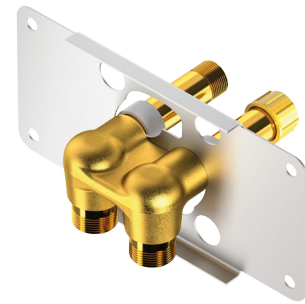

# Recessed nanny joint for SPORTING 2 SECURITHERM

Ref. 714012

For SPORTING 2 SECURITHERM mains supply - Kit 1/2

2025 UK public price excluding VAT:

## DESCRIPTION

Recessed nanny joint for SPORTING 2 SECURITHERM - Ref. 714012

Recessed nanny joint, kit 1/2:  
Compact nanny bracket for SPORTING 2 SECURITHERM mains supply shower panels.

Recessed top or bottom inlet.

Delivered with buttons pre-mounted for pressure test.

Fixing plate is easy to install: bayonette system to allow maintenance of the caps in situ.

Mounted with screwdriver or pliers.

Modular installation (plaster rails, solid walls):

- Installation with plaster rails (with or without struts): compatible with panels between 24 and 68mm (with a minimum recessing depth of 48mm).

- Installation with solid walls: compatible with panels between 0 and 68mm.