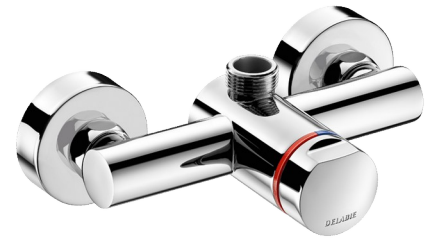

# TEMPOMIX 3 time flow shower mixer

Ref. 794400

Time flow single control

2025 UK public price excluding VAT:

## DESCRIPTION

TEMPOMIX 3 time flow shower mixer - Ref. 794400

Exposed time flow shower mixer:  
 TEMPOMIX 3 single control mixer, top outlet M $\frac{3}{4}$ ".  
 For wall-mounted, exposed installation.  
 Temperature control and operation via the push-button.  
 Maximum temperature limiter (can be adjusted by the installer).  
 Soft-touch operation.  
 Time flow ~30 seconds.  
 Flow rate 6 lpm at 3 bar, can be adjusted from 6 - 12 lpm.  
 Chrome-plated solid brass.  
 Integrated filters and non-return valves.  
 Chrome-plated metal push-button.  
 M $\frac{1}{2}$ " offset connectors for 130 - 170mm centres.  
 Suitable for people with reduced mobility.  
 30-year warranty.

## TECHNICAL CHARACTERISTICS

TEMPOMIX 3 time flow shower mixer - Ref. 794400

Connector	M $\frac{1}{2}$ "
Technology	Time flow
Width	150mm
Flow rate	9 lpm
Norms	   
Warranty	