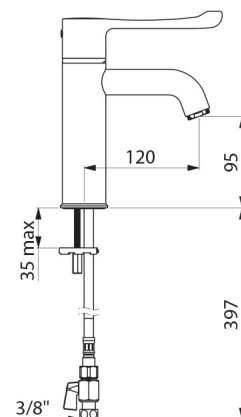

ADVANTAGES

- Sequential: opens/closes with cold water
- Maximum hygiene: no non-return valves
- SECURITHERM: optimal anti-scalding safety
- Securitouch: thermal insulation prevents burns