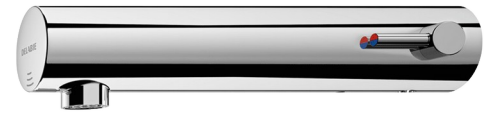

# TEMPOMATIC MIX 5 electronic basin mixer

Ref. 499416

Battery operated, wall-mounted

## DESCRIPTION

**TEMPOMATIC MIX 5 electronic basin mixer - Ref. 499416**

Cross-wall electronic basin mixer:  
 Battery-operated with CR123 6V Lithium batteries.  
 Electronics and reduced stagnation solenoid valve integrated into the body of the mixer.  
 Flow rate pre-set at 3 lpm at 3 bar, can be adjusted from 1.4 - 6 lpm.  
 Scale-resistant flow straightener.  
 Duty flush (~60 seconds every 24 hours after last use).  
 Presence detection sensor at the end of the spout optimises detection.  
 Chrome-plated metal body.  
 Anti-blocking feature prevents misuse.  
 Temperature control with adjustable temperature limiter.  
 Suitable for people with reduced mobility.  
 30-year warranty.

## TECHNICAL CHARACTERISTICS

**TEMPOMATIC MIX 5 electronic basin mixer - Ref. 499416**

Supply	CR123 Lithium 6V batteries
Connector	3/8"
Technology	Electronic
Spout length	180mm
Flow rate	3 lpm
Warranty	