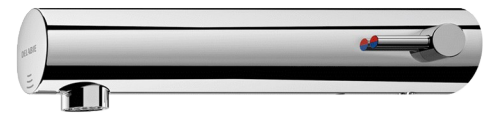

TEMPOMATIC MIX 5

electronic basin mixer

Ref. 499410

Mains supply, recessed, wall-mounted

DESCRIPTION

TEMPOMATIC MIX 5 electronic basin mixer - Ref. 499410

Cross-wall electronic basin mixer:
 Mains supply 230/6V.
 Electronics and reduced stagnation solenoid valve integrated into the body of the mixer.
 Flow rate pre-set at 3 lpm at 3 bar, can be adjusted from 1.4 - 6 lpm.
 Scale-resistant flow straightener.
 Duty flush (~60 seconds every 24 hours after last use).
 Presence detection sensor at the end of the spout optimises detection.
 Chrome-plated metal body.
 Anti-blocking feature prevents misuse.
 Temperature control with adjustable temperature limiter.
 Suitable for people with reduced mobility.
 30-year warranty.

TECHNICAL CHARACTERISTICS

TEMPOMATIC MIX 5 electronic basin mixer - Ref. 499410

Supply	Mains supply 230/12V
Connector	3/8"
Technology	Electronic
Spout length	180mm
Flow rate	3 lpm
Finish	Chrome-plated metal
Warranty	