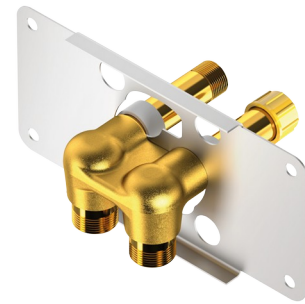

Recessed nanny joint for SPORTING 2 SECURITHERM

Ref. 714612

For SPORTING 2 SECURITHERM, CR123 Lithium 6V batteries - Kit 1/2

DESCRIPTION

Recessed nanny joint for SPORTING 2 SECURITHERM - Ref. 714612

Recessed nanny joint, kit 1/2:

Compact nanny bracket for SPORTING 2 SECURITHERM battery-operated or time flow shower panels.

Recessed top or bottom inlet.

Delivered with buttons pre-mounted for pressure test.

Fixing plate is easy to install: bayonette system to allow maintenance of the caps in situ.

Mounted with screwdriver or pliers.

Modular installation (plaster rails, solid walls):

- Installation with plaster rails (with or without struts): compatible with panels between 24 and 68mm (with a minimum recessing depth of 48mm).

- Installation with solid walls: compatible with panels between 0 and 68mm.

Secured system purge without sensitive elements.

Connector M1/2".

30 year warranty.

Order with the SPORTING 2 SECURITHERM battery-operated shower panel with recessed supply, reference 714916.