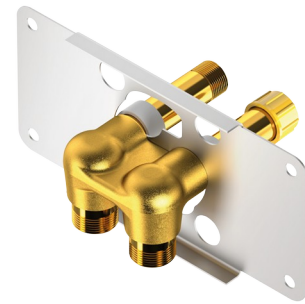

Recessed nanny joint for SPORTING 2 SECURITHERM

Ref. 714612

For SPORTING 2 SECURITHERM battery-operated or time flow - Kit 1/2

DESCRIPTION

Recessed nanny joint for SPORTING 2 SECURITHERM - Ref. 714612

Recessed nanny joint, kit 1/2:
 Compact nanny bracket for SPORTING 2 SECURITHERM battery-operated or time flow shower panels.
 Recessed top or bottom inlet.
 Delivered with buttons pre-mounted for pressure test.
 Fixing plate is easy to install: bayonette system to allow maintenance of the caps in situ.
 Mounted with screwdriver or pliers.
 Modular installation (plaster rails, solid walls):
 - Installation with plaster rails (with or without struts): compatible with panels between 24 and 68mm (with a minimum recessing depth of 48mm).
 - Installation with solid walls: compatible with panels between 0 and 68mm.
 Secured system purge without sensitive elements.
 Connector M1/2".
 30 year warranty.
 Order with the SPORTING 2 SECURITHERM battery-operated shower panel with recessed supply, reference 714916, or the time flow SPORTING 2 SECURITHERM shower panel with recessed supply, references 714735 or 714735AB.

TECHNICAL CHARACTERISTICS

Recessed nanny joint for SPORTING 2 SECURITHERM - Ref. 714612

Supply	CR123 6V lithium batteries (electronic version)
Connector	M1/2"
Technology	Electronic or time flow
Flow rate	6 lpm
Warranty	