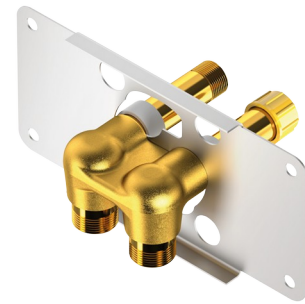

Recessed nanny joint for SPORTING 2 SECURITHERM

Ref. 714012

For SPORTING 2 SECURITHERM mains supply - Kit 1/2

DESCRIPTION

Recessed nanny joint for SPORTING 2 SECURITHERM - Ref. 714012

Recessed nanny joint, kit 1/2:
Compact nanny bracket for SPORTING 2 SECURITHERM mains supply shower panels.

Recessed top or bottom inlet.

Delivered with buttons pre-mounted for pressure test.

Fixing plate is easy to install: bayonette system to allow maintenance of the caps in situ.

Mounted with screwdriver or pliers.

Modular installation (plaster rails, solid walls):

- Installation with plaster rails (with or without struts): compatible with panels between 24 and 68mm (with a minimum recessing depth of 48mm).

- Installation with solid walls: compatible with panels between 0 and 68mm.

Secured system purge without sensitive elements.

Connector M1/2".

30 year warranty.

Order with recessed mains supply SPORTING 2 SECURITHERM shower panel reference 714910.

TECHNICAL CHARACTERISTICS

Recessed nanny joint for SPORTING 2 SECURITHERM - Ref. 714012