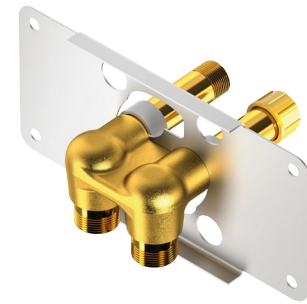

Recessed nanny joint for SPORTING 2 SECURITHERM

Ref. 714012

For SPORTING 2 SECURITHERM mains supply - Kit 1/2

DESCRIPTION

Recessed nanny joint for SPORTING 2 SECURITHERM - Ref. 714012

Recessed nanny joint, kit 1/2:
Compact nanny bracket for SPORTING 2 SECURITHERM mains supply shower panels.

Recessed top or bottom inlet.

Delivered with buttons pre-mounted for pressure test.

Fixing plate is easy to install: bayonette system to allow maintenance of the caps in situ.

Mounted with screwdriver or pliers.

Modular installation (plaster rails, solid walls):

- Installation with plaster rails (with or without struts): compatible with panels between 24 and 68mm (with a minimum recessing depth of 48mm).

- Installation with solid walls: compatible with panels between 0 and 68mm.

Secured system purge without sensitive elements.

Connector M1/2".

30 year warranty.

Order with recessed mains supply SPORTING 2 SECURITHERM shower panel reference 714910.

ADVANTAGES

Easy to install

TECHNICAL CHARACTERISTICS