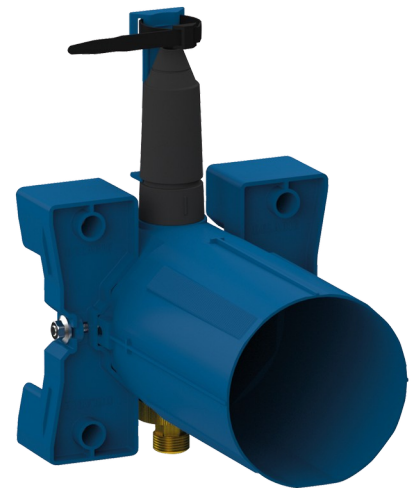

TEMPOMATIC 4 recessed housing for showers

Ref. 443PBOX

Batteries, kit 1/2

DESCRIPTION

TEMPOMATIC 4 recessed housing for showers - Ref. 443PBOX

Waterproof recessed housing for TEMPOMATIC 4 for showers, kit 1/2:
 Collar with waterproof seal.
 Hydraulic connection from the outside and maintenance from the front.
 Adjusts to all types of installations (rails, solid walls, panels).
 Compatible with wall finishes 10 - 120mm (while maintaining the minimum recessing depth of 93mm).
 Stopcocks and flow rate adjustment, filters, non-return valves and cartridge are all integrated and accessible from the front.
 Supplied in 2 kits: secure system flush without sensitive elements.
 30-year warranty.
 Order with control plate reference 443218.

TECHNICAL CHARACTERISTICS

TEMPOMATIC 4 recessed housing for showers - Ref. 443PBOX

Connector	1/2"
Technology	Electronic
Depth	10 - 120mm
Width	170mm
Norms	ACS
Warranty	

ADVANTAGES

-  Installation recessed in wall
-  Waterproof housing is adjustable and modular
-  System tested to over 500,000 operations
-  100% waterproof housing