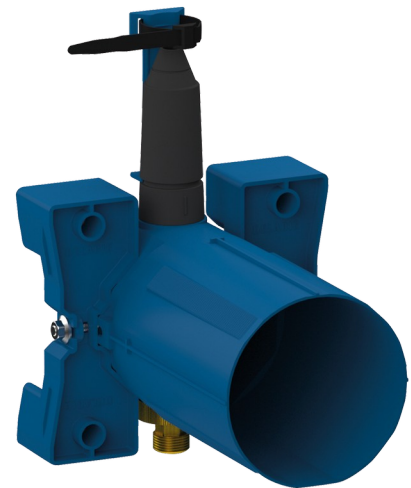

TEMPOMATIC 4 recessed housing for showers

Ref. 443PBOX

Batteries, kit 1/2

DESCRIPTION

TEMPOMATIC 4 recessed housing for showers - Ref. 443PBOX

Waterproof recessed housing for TEMPOMATIC 4 for showers, kit 1/2:
 Collar with waterproof seal.
 Hydraulic connection from the outside and maintenance from the front.
 Adjusts to all types of installations (rails, solid walls, panels).
 Compatible with wall finishes 10 - 120mm (while maintaining the minimum recessing depth of 93mm).
 Stopcocks and flow rate adjustment, filters, non-return valves and cartridge are all integrated and accessible from the front.
 Supplied in 2 kits: secure system flush without sensitive elements.
 30-year warranty.
 Order with control plate reference 443218.

TECHNICAL CHARACTERISTICS

TEMPOMATIC 4 recessed housing for showers - Ref. 443PBOX

| | |
|------------|---|
| Connector | 1/2" |
| Technology | Electronic |
| Depth | 10 - 120mm |
| Width | 170mm |
| Norms | ACS |
| Warranty |  |

ADVANTAGES

-  Installation recessed in wall
-  Waterproof housing is adjustable and modular
-  System tested to over 500,000 operations
-  100% waterproof housing