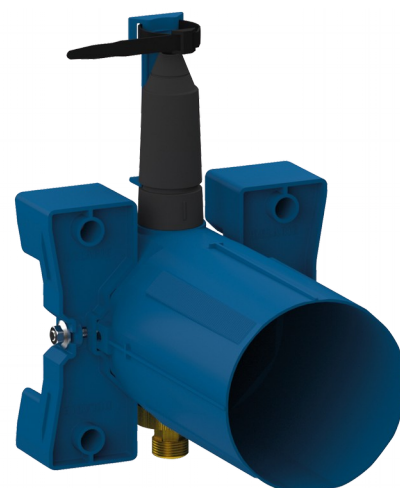

TEMPOMATIC 4 recessed housing for showers

Ref. 443PBOX

Batteries, kit 1/2

DESCRIPTION

TEMPOMATIC 4 recessed housing for showers - Ref. 443PBOX

Waterproof recessed housing for TEMPOMATIC 4 for showers, kit 1/2:
 Collar with waterproof seal.
 Hydraulic connection from the outside and maintenance from the front.
 Adjusts to all types of installations (rails, solid walls, panels).
 Compatible with wall finishes 10 - 120mm (while maintaining the minimum recessing depth of 93mm).
 Stopcocks and flow rate adjustment, filters, non-return valves and cartridge are all integrated and accessible from the front.
 Supplied in 2 kits: secure system flush without sensitive elements.
 30-year warranty.
 Order with control plate reference 443218.

TECHNICAL CHARACTERISTICS

TEMPOMATIC 4 recessed housing for showers - Ref. 443PBOX

Connector	1/2"
Technology	Electronic
Depth	10 - 120mm
Width	170mm
Norms	ACS
Warranty	

ADVANTAGES

-  Installation recessed in wall
-  Waterproof housing is adjustable and modular
-  System tested to over 500,000 operations
-  100% waterproof housing