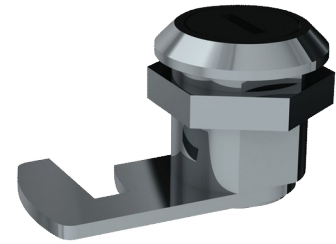

## Lock with key

Ref. SER5102V

For mirror cabinet

### DESCRIPTION

Lock with key - Ref. SER5102V

Lock with universal DELABIE key for mirror cabinets.  
Compatible with all mirror cabinets.  
Dimensions: 26mm x 41.65mm, Ø 23.3mm.

### TECHNICAL CHARACTERISTICS

Lock with key - Ref. SER5102V

Depth	26mm
Width	41.65mm
Diameter	Ø 23.3mm