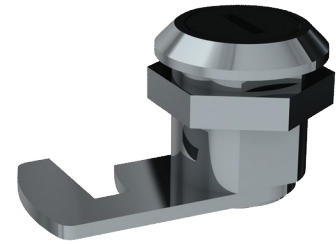

Lock with key

Ref. SER5102V

For mirror cabinet

DESCRIPTION

Lock with key - Ref. SER5102V

Lock with universal DELABIE key for mirror cabinets.
Compatible with all mirror cabinets.
Dimensions: 26mm x 41.65mm, Ø 23.3mm.

ADVANTAGES

Interchangeable universal key

TECHNICAL CHARACTERISTICS

Lock with key - Ref. SER5102V

Depth	26mm
Width	41.65mm
Diameter	Ø 23.3mm