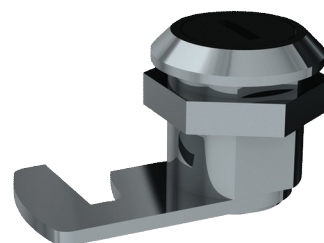

Lock with key

Ref. SER5102V

For mirror cabinet

DESCRIPTION

Lock with key - Ref. SER5102V

Lock with universal DELABIE key for mirror cabinets.
Compatible with all mirror cabinets.
Dimensions: 26mm x 41.65mm, Ø 23.3mm.

ADVANTAGES

Interchangeable universal key

TECHNICAL CHARACTERISTICS

Lock with key - Ref. SER5102V

Depth	26mm
Width	41.65mm
Diameter	Ø 23.3mm