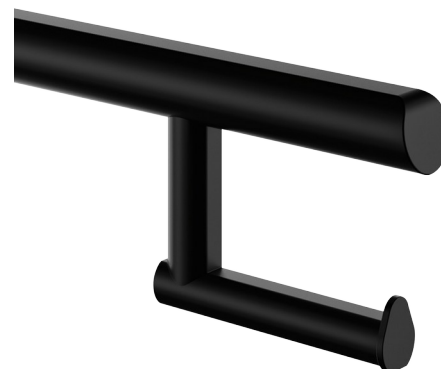

## Be-Line® toilet roll holder for drop-down rails

Ref. 511965BK

Toilet roll holder

### DESCRIPTION

Be-Line® toilet roll holder for drop-down rails - Ref. 511965BK

Toilet roll holder for Be-Line® drop-down support rails.  
Toilet paper dispenser.  
Matte black finish.  
Can be installed without removing the drop-down rail.  
30-year warranty.

### ADVANTAGES

Easy to install without removing the rail

### TECHNICAL CHARACTERISTICS

Be-Line® toilet roll holder for drop-down rails - Ref. 511965BK

Height	104mm
Length	148mm
Finish	Matte black
Warranty	