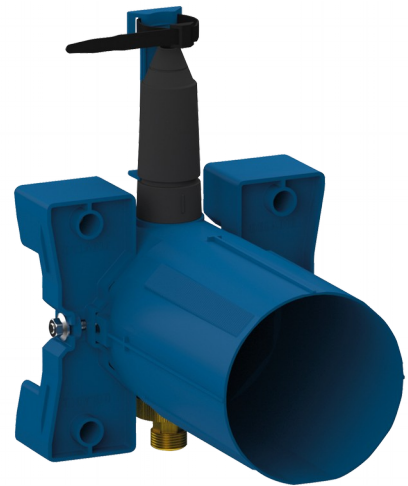

# Waterproof housing for TEMPOSOFT 2 showers

Ref. 748BOX

Time flow, kit 1/2

## DESCRIPTION

Waterproof housing for TEMPOSOFT 2 showers - Ref. 748BOX

Recessed waterproof housing for TEMPOSOFT 2 showers kit 1/2 :  
 Collar with waterproof seal.  
 Hydraulic connection from the outside and maintenance from the front.  
 Adjusts to all types of installations (rails, solid walls, panels).  
 Compatible with wall finishes 10 - 120mm (while maintaining the minimum recessing depth of 93mm).  
 Stopcocks and flow rate adjustment, filters, non-return valves and cartridge are all integrated and accessible from the front.  
 Supplied in 2 kits: secure system flush without sensitive elements.  
 30-year warranty.  
 Order with control plate reference 748218 or complete shower kit 748219.

## ADVANTAGES

-  Installation recessed in wall
-  Adjustable and modular waterproof housing
-  System tested to over 500,000 operations
-  100% waterproof housing

## TECHNICAL CHARACTERISTICS

Waterproof housing for TEMPOSOFT 2 showers - Ref. 748BOX

|            |   |
|------------|---|
| Connector  | 1/2"  |
| Technology | Time flow   |
| Depth      | 10 - 120mm  |
| Width      | 170mm   |
| Warranty   |  |