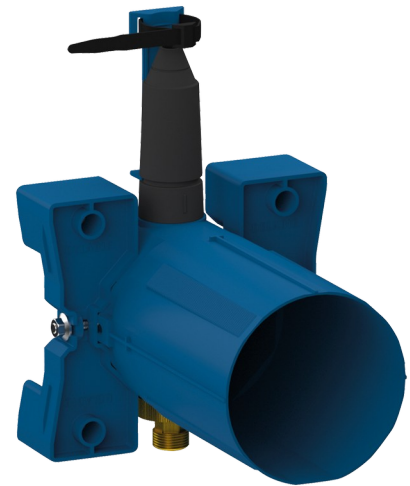

Waterproof housing for TEMPOSOFT 2 showers

Ref. 748BOX

Time flow, kit 1/2

DESCRIPTION

Waterproof housing for TEMPOSOFT 2 showers - Ref. 748BOX

Recessed waterproof housing for TEMPOSOFT 2 showers kit 1/2 :
 Collar with waterproof seal.
 Hydraulic connection from the outside and maintenance from the front.
 Adjusts to all types of installations (rails, solid walls, panels).
 Compatible with wall finishes 10 - 120mm (while maintaining the minimum recessing depth of 93mm).
 Stopcocks and flow rate adjustment, filters, non-return valves and cartridge are all integrated and accessible from the front.
 Supplied in 2 kits: secure system flush without sensitive elements.
 30-year warranty.
 Order with control plate reference 748218 or complete shower kit 748219.

TECHNICAL CHARACTERISTICS

Waterproof housing for TEMPOSOFT 2 showers - Ref. 748BOX

Connector	1/2"
Technology	Time flow
Depth	10 - 120mm
Width	170mm
Warranty	

ADVANTAGES

-  Installation recessed in wall
-  Adjustable and modular waterproof housing
-  System tested to over 500,000 operations
-  100% waterproof housing