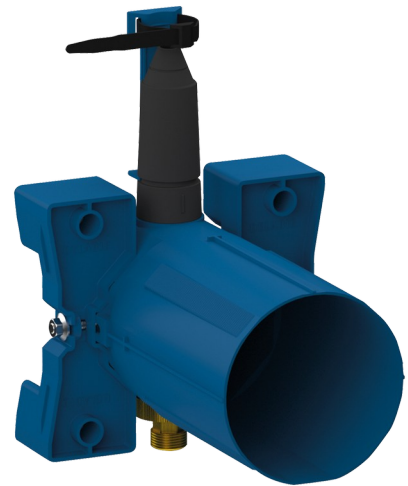

Waterproof housing for TEMPOSOFT 2 showers

Ref. 748BOX

Time flow, kit 1/2

DESCRIPTION

Waterproof housing for TEMPOSOFT 2 showers - Ref. 748BOX

Recessed waterproof housing for TEMPOSOFT 2 showers kit 1/2 :
 Collar with waterproof seal.
 Hydraulic connection from the outside and maintenance from the front.
 Adjusts to all types of installations (rails, solid walls, panels).
 Compatible with wall finishes 10 - 120mm (while maintaining the minimum recessing depth of 93mm).
 Stopcocks and flow rate adjustment, filters, non-return valves and cartridge are all integrated and accessible from the front.
 Supplied in 2 kits: secure system flush without sensitive elements.
 30-year warranty.
 Order with control plate reference 748218 or complete shower kit 748219.

ADVANTAGES

-  Installation recessed in wall
-  Adjustable and modular waterproof housing
-  System tested to over 500,000 operations
-  100% waterproof housing

TECHNICAL CHARACTERISTICS

Waterproof housing for TEMPOSOFT 2 showers - Ref. 748BOX

Connector	1/2"
Technology	Time flow
Depth	10 - 120mm
Width	170mm
Warranty	