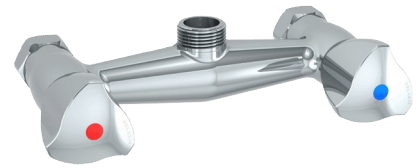

Subassembly for wall-mounted mixer

Ref. G6493

For 150mm centres

DESCRIPTION

Subassembly for wall-mounted mixer - Ref. G6493

Subassembly for pre-rinse sets with wall-mounted mixers.
For references G6432 and G6433.
Chrome-plated brass.
150mm centres.

ADVANTAGES

Easy to maintain

TECHNICAL CHARACTERISTICS

Subassembly for wall-mounted mixer - Ref. G6493

Connector	3/4"
Finish	Chrome-plated brass
Norms	 