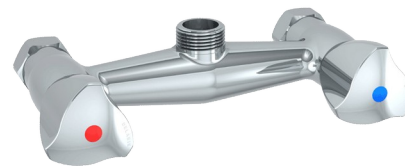

Subassembly for wall-mounted mixer

Ref. G6493

For 150mm centres

DESCRIPTION

Subassembly for wall-mounted mixer - Ref. G6493

Subassembly for pre-rinse sets with wall-mounted mixers.
For references G6432 and G6433.
Chrome-plated brass.
150mm centres.

ADVANTAGES

Easy to maintain

TECHNICAL CHARACTERISTICS

Subassembly for wall-mounted mixer - Ref. G6493

Connector	3/4"
Finish	Chrome-plated brass
Norms	 