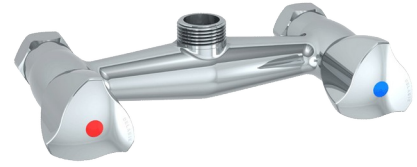

Subassembly for wall-mounted mixer

Ref. G6493

For 150mm centres

DESCRIPTION

Subassembly for wall-mounted mixer - Ref. G6493

Subassembly for pre-rinse sets with wall-mounted mixers.
For references G6432 and G6433.
Chrome-plated brass.
150mm centres.

ADVANTAGES

Easy to maintain

TECHNICAL CHARACTERISTICS

Subassembly for wall-mounted mixer - Ref. G6493

Connector	3/4"
Finish	Chrome-plated brass
Norms	 