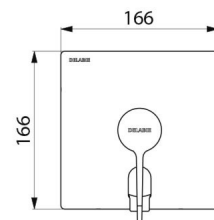

## TECHNICAL CHARACTERISTICS

**Recessed thermostatic sequential shower mixer with angled outlet - Ref. H9633L**

Technology	SECURITHERM Securitouch thermostatic sequential mixer
Height	166mm
Width	166mm
Flow rate	Flow rate regulated at 9 lpm (mixer only), 6 lpm at 3 bar with shower head
Temperature limiter	Yes
Finish	Chrome-plated brass
Norms	ACS  
Warranty	