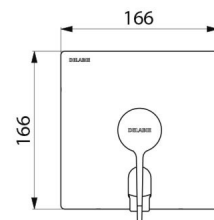

ADVANTAGES

- Sequential: opens/closes with cold water
- Maximum hygiene: no non-return valves
- SECURITHERM: optimal anti-scalding safety
- Thermostatic: total temperature stability