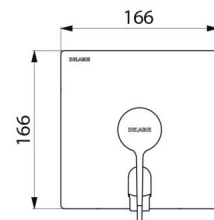

Recessed thermostatic sequential shower mixer with angled outlet - Ref. H9633L

Technology	SECURITHERM Securitouch thermostatic sequential mixer
Height	166mm
Width	166mm
Flow rate	Flow rate regulated at 9 lpm (mixer only), 6 lpm at 3 bar with shower head
Temperature limiter	Yes
Finish	Chrome-plated brass
Norms	ACS  WRAS
Warranty	