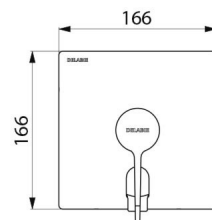

## DESCRIPTION

**Recessed thermostatic sequential shower mixer with angled outlet - Ref. H9633L**

Recessed SECURITHERM thermostatic shower with elbow outlet, kit 2/2 :  
 Thermostatic sequential mixer: opens and closes with cold water.  
 Mixer with no non-return valves on the inlets (reduces bacterial proliferation).  
 No risk of cross flow between hot and cold water.  
 Sequential mixer with anti-scalding failsafe: shuts off automatically if cold water supply fails.  
 Prevents cold showers: cold water supply shuts off if hot water supply fails.  
 Sequential mixer with Securitouch thermal insulation prevents burns.  
 Scale-resistant thermostatic sequential cartridge adjusts the flow rate and temperature.  
 Temperature control from cold water up to 39°C with maximum temperature limiter set at 39°C.  
 Thermal shocks are possible.  
 Flow rate regulated at 9 lpm (mixer only), 6 lpm at 3 bar with shower head.  
 Hygiene lever L. 100mm.  
 Filters integrated on the inlets M3/4".  
 Order a shower head or wall outlet.  
 Bright polished stainless steel wall plate 166 x 166mm.  
 Mixer ideal for healthcare facilities, retirement and care homes, hospitals and clinics.  
 Sequential mixer suitable for people with reduced mobility.  
 Shower mixer with 30-year warranty.  
 Order the waterproof recessing housing ref. H96CBOX.

## TECHNICAL CHARACTERISTICS

**Recessed thermostatic sequential shower mixer with angled outlet - Ref. H9633L**

Technology	SECURITHERM Securitouch thermostatic sequential mixer
Height	166mm
Width	166mm
Flow rate	Flow rate regulated at 9 lpm (mixer only), 6 lpm at 3 bar with shower head
Temperature limiter	Yes
Finish	Chrome-plated brass
Norms	ACS  
Warranty	