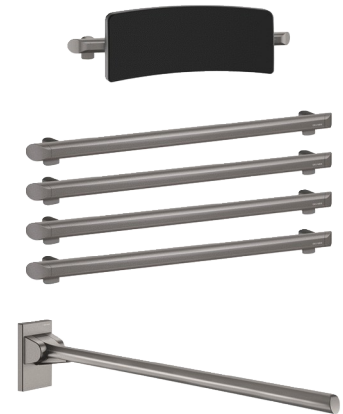

## Be-Line® WC pack with backrest

Ref. 511809MC

DOC M pack

### DESCRIPTION

Be-Line® WC pack with backrest - Ref. 511809MC

DOC M Be-Line® WC pack with 1 backrest, depth 150mm.

1 drop-down support rail, length 850mm.

4 grab bars, length 600mm.

Aluminium tube.

Metallised anthracite powder-coated finish (LRV 14) provides a good visual contrast with the wall.

### TECHNICAL CHARACTERISTICS

Be-Line® WC pack with backrest - Ref. 511809MC

|          |   |
|----------|---|
| Depth    | Backrest: 150mm                                 |
| Length   | Grab bars: 600mm; Drop-down support rail: 850mm |
| Finish   | Metallised anthracite powder-coated aluminium   |
| Norms    | CE  |
| Warranty | 30 YEAR WARRANTY                                |