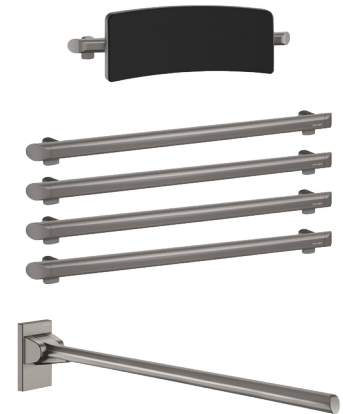

## Be-Line® WC pack with backrest

Ref. 511809MC

DOC M pack

### DESCRIPTION

Be-Line® WC pack with backrest - Ref. 511809MC

DOC M Be-Line® WC pack with 1 backrest, depth 150mm.  
 1 drop-down support rail, length 850mm.  
 4 grab bars, length 600mm.  
 Aluminium tube.  
 Metallised anthracite powder-coated finish (LRV 14) provides a good visual contrast with the wall.  
 Tested to over 200kg.  
 Maximum recommended user weight 135kg.  
 30-year warranty.  
 CE marked.  
 DOC M compliant.

### TECHNICAL CHARACTERISTICS

Be-Line® WC pack with backrest - Ref. 511809MC

Depth	Backrest: 150mm
Length	Grab bars: 600mm; Drop-down support rail: 850mm
Finish	Metallised anthracite powder-coated aluminium
Norms	CE
Warranty	30 YEAR WARRANTY

### ADVANTAGES

Innovative design for all

Comfort: ergonomic anti-rotation surface

Maximum safety: tested to over 200kg

Complies with DOC M