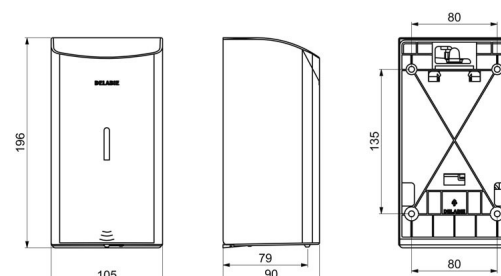

Wall-mounted electronic liquid soap dispenser, 0.5 litre

Ref. 512566P

Liquid soap or hydroalcoholic gel dispenser

DESCRIPTION

Wall-mounted electronic liquid soap dispenser, 0.5 litre - Ref. 512566P

Wall-mounted electronic soap dispenser.
 Liquid soap or hydroalcoholic gel dispenser.
 Vandal-resistant model with lock and standard DELABIE key.
 No manual contact: hands are automatically detected by infrared cell (detection distance can be adjusted).
 Bacteriostatic 304 stainless steel cover.
 One-piece hinged cover for easy maintenance and improved hygiene.
 No-waste pump dispenser: dispenses 0.8ml (can be adjusted up to 7 doses per activation).
 Option of operation in anti-clogging mode.
 Automatic soap dispenser: 6 AA -1.5V (DC9V) batteries supplied integrated in the soap dispenser body.
 Low battery indicator light.
 Tank with large opening: easy to fill from large containers.
 Window allows soap level to be checked.
 Bright polished 304 stainless steel.
 Stainless steel thickness: 1mm.
 Capacity: 0.5 litre.
 Dimensions: 90 x 105 x 196mm.
 For vegetable-based liquid soap with a maximum viscosity of 3,000 mPa.s.
 Compatible with hydroalcoholic gel.
 CE marked.
 Wall-mounted electronic soap dispenser with 30-year warranty.

ADVANTAGES

-  Total hygiene: no manual contact
-  Comfort: automatic soap dispenser
-  No-waste pump dispenser
-  Liquid soap or hydroalcoholic gel

TECHNICAL CHARACTERISTICS

Wall-mounted electronic liquid soap dispenser, 0.5 litre - Ref. 512566P

Supply	6 AA batteries
Technology	Electronic
Height	196mm
Depth	90mm
Width	105mm
Volume	0.5 litre tank
Thickness	1mm
Finish	Bright polished 304 stainless steel
Norms	

Warranty

Repairability