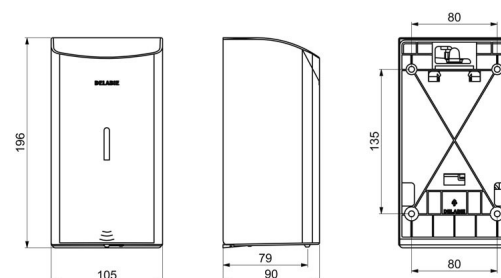

Wall-mounted electronic liquid soap dispenser, 0.5 litre

Ref. 512566P

Liquid soap or hydroalcoholic gel dispenser

DESCRIPTION

Wall-mounted electronic liquid soap dispenser, 0.5 litre - Ref. 512566P

Wall-mounted electronic soap dispenser.
 Liquid soap or hydroalcoholic gel dispenser.
 Vandal-resistant model with lock and standard DELABIE key.
 No manual contact: hands are automatically detected by infrared cell (detection distance can be adjusted).
 Bacteriostatic 304 stainless steel cover.
 One-piece hinged cover for easy maintenance and improved hygiene.
 No-waste pump dispenser: dispenses 0.8ml (can be adjusted up to 7 doses per activation).
 Option of operation in anti-clogging mode.
 Automatic soap dispenser: 6 AA -1.5V (DC9V) batteries supplied integrated in the soap dispenser body.
 Low battery indicator light.
 Tank with large opening: easy to fill from large containers.
 Window allows soap level to be checked.
 Bright polished 304 stainless steel.
 Stainless steel thickness: 1mm.
 Capacity: 0.5 litre.
 Dimensions: 90 x 105 x 196mm.
 For vegetable-based liquid soap with a maximum viscosity of 3,000 mPa.s.
 Compatible with hydroalcoholic gel.
 CE marked.
 Wall-mounted electronic soap dispenser with 30-year warranty.

Supply	6 AA batteries
Technology	Electronic
Height	196mm
Depth	90mm
Width	105mm
Volume	0.5 litre tank
Thickness	1mm
Finish	Bright polished 304 stainless steel
Norms	

Warranty

Repairability