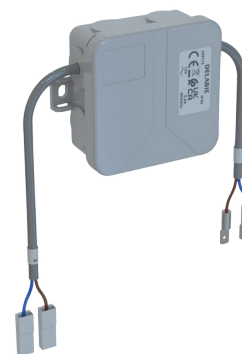

Electronic control unit

Ref. 428112

For TEMPOMATIC cross wall urinal

DESCRIPTION

Electronic control unit - Ref. 428112

Electronic control unit.
For individual urinals.
For TEMPOMATIC urinal valve, cross wall.
Works with a 12V power supply.
Transformer not included.
Dimensions: 105 x 105 x 60mm.

ADVANTAGES

Easy to maintain

TECHNICAL CHARACTERISTICS

Electronic control unit - Ref. 428112

Supply	12V
Technology	Electronic
Depth	60mm
Length	105mm
Width	105mm