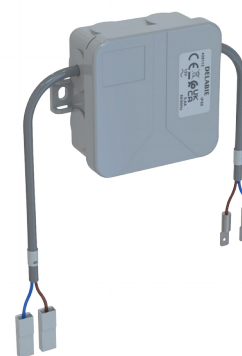

Electronic control unit

Ref. 428112

For TEMPOMATIC cross wall urinal

DESCRIPTION

Electronic control unit - Ref. 428112

Electronic control unit.
For individual urinals.
For TEMPOMATIC urinal valve, cross wall.
Works with a 12V power supply.
Transformer not included.
Dimensions: 105 x 105 x 60mm.

ADVANTAGES

Easy to maintain

TECHNICAL CHARACTERISTICS

Electronic control unit - Ref. 428112

Supply	12V
Technology	Electronic
Depth	60mm
Length	105mm
Width	105mm