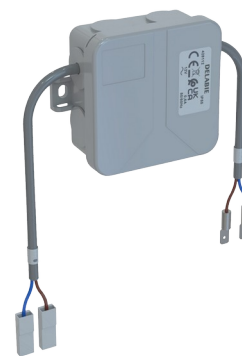

Electronic control unit

Ref. 428112

For TEMPOMATIC cross wall urinal

DESCRIPTION

Electronic control unit - Ref. 428112

Electronic control unit.
For individual urinals.
For TEMPOMATIC urinal valve, cross wall.
Works with a 12V power supply.
Transformer not included.
Dimensions: 105 x 105 x 60mm.

ADVANTAGES

Easy to maintain

TECHNICAL CHARACTERISTICS

Electronic control unit - Ref. 428112

Supply	12V
Technology	Electronic
Depth	60mm
Length	105mm
Width	105mm