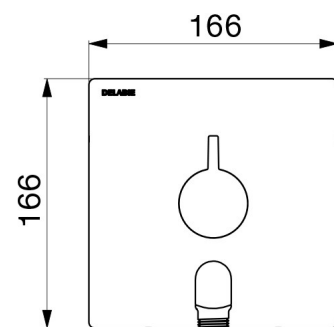

ADVANTAGES

Sequential: opens/closes with cold water

Maximum hygiene: no non-return valves

SECURITHERM: optimal anti-scalding safety

Thermostatic: total temperature stability