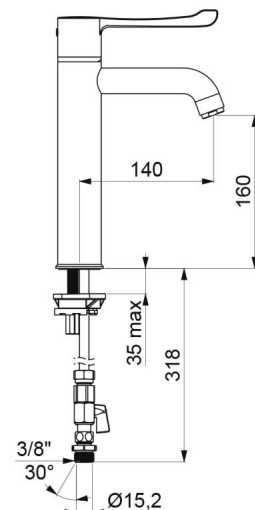

SECURITHERM BIOCLIP sequential thermostatic sink mixer

Ref. H9625610

Removable sequential thermostatic mixer H. 160mm L. 140mm

DESCRIPTION

SECURITHERM BIOCLIP sequential thermostatic sink mixer - Ref. H9625610

Deck-mounted thermostatic SECURITHERM sink mixer.
Sequential thermostatic mixer: opens and closes with cold water.
No risk of cross flow between the hot and cold water.
No non-return valves on the inlets.
BIOCLIP: mixer is easy to remove for cleaning and disinfection.
Anti-scalding failsafe: shuts off automatically if cold or hot water supply fails.
Securitouch thermal insulation prevents burns.
Single hole mixer with curved spout H. 160mm L. 140mm fitted with a hygienic flow straightener with no impurity retention and thermal shock-resistant.
Scale-resistant sequential thermostatic cartridge for single control of flow rate and temperature.
Temperature adjusts from cold water up to 40°C with temperature limiter set at 40°C.
Thermal and chemical shocks are possible.
Body and spout with smooth interiors and low water volume.
Flow rate 9 lpm at 3 bar.
No manual contact thanks to Hygiene control lever L. 146mm.
No pop-up waste.
Supplied with copper tails with chrome-plated stopcocks.
Fixing reinforced by 2 stainless steel rods.
Thermostatic mixer ideal for healthcare facilities, retirement and care homes, hospitals and clinics.
Sequential mixer suitable for people with reduced mobility.
30-year warranty.
Also available with PEX flexibles.

TECHNICAL CHARACTERISTICS

SECURITHERM BIOCLIP sequential thermostatic sink mixer - Ref. H9625610

Supply	3/8", Ø 15mm
Technology	Removable sequential thermostatic mixer
Drop height	160mm
Spout length	140mm
Flow rate	9 lpm
Temperature limiter	Yes
Finish	Chrome-plated brass

ADVANTAGES