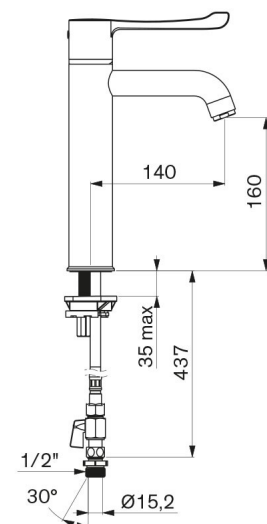

SECURITHERM BIOCLIP

sequential thermostatic sink mixer

mixer

Ref. H962515

Removable sequential thermostatic mixer H. 160mm L. 140mm

DESCRIPTION

SECURITHERM BIOCLIP sequential thermostatic sink mixer - Ref. H962515

Deck-mounted thermostatic SECURITHERM sink mixer. Sequential thermostatic mixer: opens and closes with cold water. No risk of cross flow between the hot and cold water. No non-return valves on the inlets. BIOCLIP: mixer is easy to remove for cleaning and disinfection. Anti-scalding failsafe: shuts off automatically if cold or hot water supply fails. Securitouch thermal insulation prevents burns. Single hole mixer with curved spout H. 160mm L. 140mm fitted with a hygienic flow straightener with no impurity retention and thermal shock-resistant. Scale-resistant sequential thermostatic cartridge for single control of flow rate and temperature. Temperature adjusts from cold water up to 40°C with temperature limiter set at 40°C. Thermal and chemical shocks are possible. Body and spout with smooth interiors and low water volume. Flow rate 9 lpm at 3 bar. No manual contact thanks to Hygiene control lever L. 146mm. No pop-up waste. Supplied with PEX flexibles F3/8" with chrome-plated brass stopcocks, filters and conical inlets Ø 15mm. Fixing reinforced by 2 stainless steel rods. Thermostatic mixer ideal for healthcare facilities, retirement and care homes, hospitals and clinics. Sequential mixer suitable for people with reduced mobility. 30-year warranty. Also available with copper tails.

TECHNICAL CHARACTERISTICS

SECURITHERM BIOCLIP sequential thermostatic sink mixer - Ref. H962515