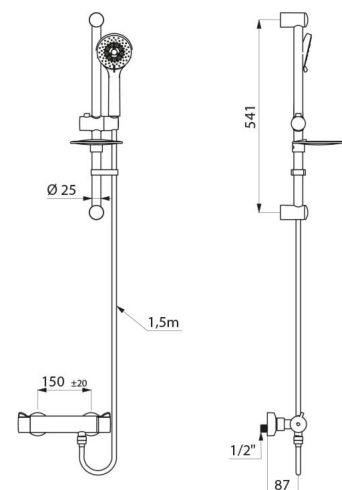

ADVANTAGES

Total hygiene: mixer with no non-return valves

SECURITHERM: optimised anti-scalding safety

Thermostatic: total temperature stability

Securitouch thermal insulation prevents burns