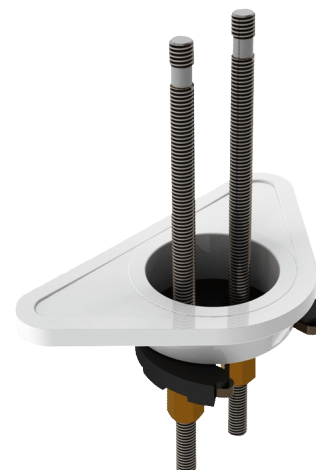

## Mounting kit

Ref. 256FIX

With fixing plate

### DESCRIPTION

Mounting kit - Ref. 256FIX

Mounting kit with fixing plate, reference 256P.  
Kit with threaded rods L.130mm for mixers.

### TECHNICAL CHARACTERISTICS

Mounting kit - Ref. 256FIX

Height	130mm
--------	-------

---