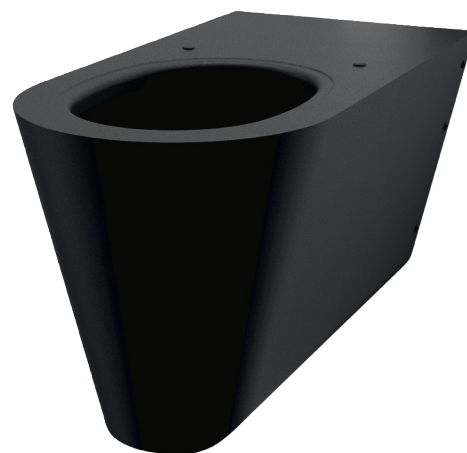

Wall-hung 700 S WC pan

Ref. 110710BK

Matte black 304 stainless steel - For people with reduced mobility

DESCRIPTION

Wall-hung 700 S WC pan - Ref. 110710BK

Wall-hung WC pan.
 Available with 700mm elongated pan for improved comfort for people with reduced mobility.
 Compatible with all standard frame systems available on the market.
 Elegant and simple design.
 Bacteriostatic 304 stainless steel. Stainless steel thickness: 1.5mm.
 Matte black Teflon® finish.
 One-piece pressed WC bowl, seam-free for easy maintenance and better hygiene.
 Concealed perimetral flushing rim.
 Horizontal water inlet: Ø 55mm.
 Horizontal waste outlet: Ø 100mm.
 Water saving: works with 4L or more of water.
 Shrouded WC pan.
 Pre-drilled holes for fixing the toilet seat. Supplied with stainless steel blanking caps when installed without toilet seat lid.
 Quick and easy to install from the front thanks to a stainless steel mounting frame.
 Supplied with fixing plate and 6 theft prevention TORX security screws.
 CE marked. Complies with European standard EN 997 for 4L flush.
 Weight: 14.5kg.
 30-year warranty.

ADVANTAGES

Teflon® : withstands intensive use

Design-led WC pan: black, forever in fashion

Teflon® : easy to clean

TECHNICAL CHARACTERISTICS

Wall-hung 700 S WC pan - Ref. 110710BK

Height	350mm
Length	700mm
Width	360mm
Thickness	1.5mm
Finish	Matte black 304 stainless steel
Norms	 
Warranty	