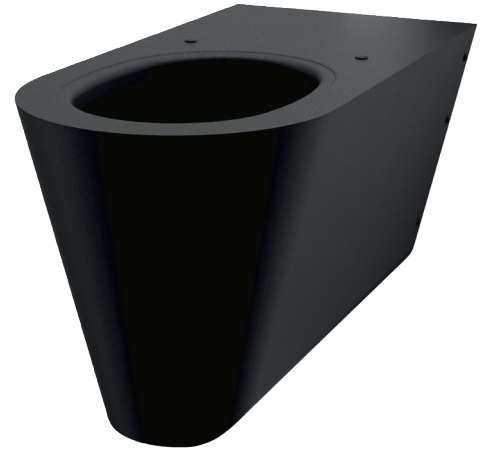

Wall-hung 700 S WC pan

Ref. 110710BK

Matte black 304 stainless steel - For people with reduced mobility

DESCRIPTION

Wall-hung 700 S WC pan - Ref. 110710BK

Wall-hung WC pan.
 Available with 700mm elongated pan for improved comfort for people with reduced mobility.
 Compatible with all standard frame systems available on the market.
 Elegant and simple design.
 Bacteriostatic 304 stainless steel. Stainless steel thickness: 1.5mm.
 Matte black Teflon® finish.
 One-piece pressed WC bowl, seam-free for easy maintenance and better hygiene.
 Concealed perimetral flushing rim.
 Horizontal water inlet: Ø 55mm.
 Horizontal waste outlet: Ø 100mm.
 Water saving: works with 4L or more of water.
 Shrouded WC pan.
 Pre-drilled holes for fixing the toilet seat. Supplied with stainless steel blanking caps when installed without toilet seat lid.
 Quick and easy to install from the front thanks to a stainless steel mounting frame.
 Supplied with fixing plate and 6 theft prevention TORX security screws.
 CE marked. Complies with European standard EN 997 for 4L flush.
 Weight: 14.5kg.
 30-year warranty.

ADVANTAGES

Teflon®: withstands scratches, chemical products

Design-led WC pan: black, forever in fashion

Teflon®: easy to clean

TECHNICAL CHARACTERISTICS

Wall-hung 700 S WC pan - Ref. 110710BK

Height	350mm
Length	700mm
Width	360mm
Thickness	1.5mm
Finish	Matte black 304 stainless steel
Norms	 
Warranty	