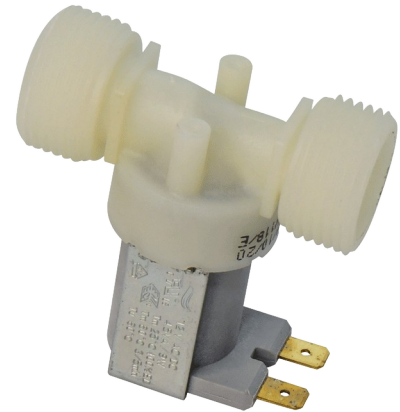

Electrovanne

Ref. 429101

For TEMPOMATIC multi-urinals

DESCRIPTION

Electrovanne - Ref. 429101

Solenoid valve with filter.
For TEMPOMATIC urinals.
Unions M3/4".
Works with a 12V power supply.
Dimensions: 62 x 49,3mm.

ADVANTAGES

Easy to maintain

TECHNICAL CHARACTERISTICS

Electrovanne - Ref. 429101

Supply	12V
Connector	M3/4"
Technology	Electronic
Height	7,8mm + 49,3mm
Width	62mm