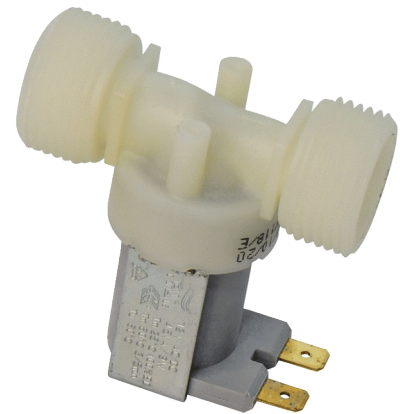

Electrovanne

Ref. 429101

For TEMPOMATIC multi-urinals

DESCRIPTION

Electrovanne - Ref. 429101

Solenoid valve with filter.
For TEMPOMATIC urinals.
Unions M3/4".
Works with a 12V power supply.
Dimensions: 62 x 49,3mm.

ADVANTAGES

Easy to maintain

TECHNICAL CHARACTERISTICS

Electrovanne - Ref. 429101

Supply	12V
Connector	M3/4"
Technology	Electronic
Height	7,8mm + 49,3mm
Width	62mm