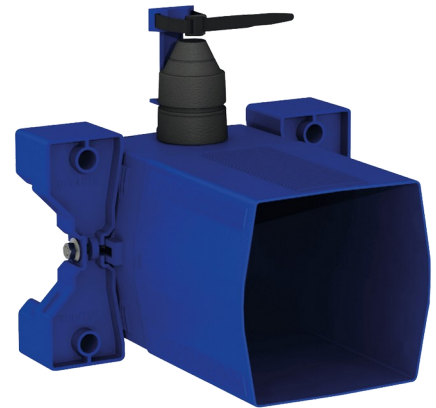

## Recessed waterproof housing for TEMPOFLUX 3 WC

Ref. 763BOX

For WC time flow valve - Kit 1/2

### DESCRIPTION

Recessed waterproof housing for TEMPOFLUX 3 WC - Ref. 763BOX

Recessed waterproof housing, kit 1/2:  
 Flush system without cistern: directly connected to pipework.  
 Compatible with WC time flow valve.  
 Collar with waterproof seal.  
 Hydraulic connection to the outside and maintenance from the front.  
 Adjusts to all types of installation (rails, solid walls, panels).  
 Compatible with wall finishes from 10 - 120mm (while maintaining the minimum recessing depth of 93mm).  
 Suitable for standard or "pipe-in-pipe" supply.  
 Stopcock and flow rate adjustment, activation unit and cartridge are all integrated and accessible from the front.  
 Back flow prevention device inside the housing.  
 Secure system flush without sensitive elements.  
 Outlet connection for PVC tube Ø 26/32mm.  
 30-year warranty.  
 Order with control plate references 763000, 763040, 763041 or 763030.

### ADVANTAGES

Recessed installation is easy

100% waterproof housing

Adapt to wall thickness

### TECHNICAL CHARACTERISTICS

Recessed waterproof housing for TEMPOFLUX 3 WC - Ref. 763BOX

Connector	F¾"
Technology	Time flow
Height	150mm
Depth	93 to 190mm
Width	225mm
Norms	
Warranty	