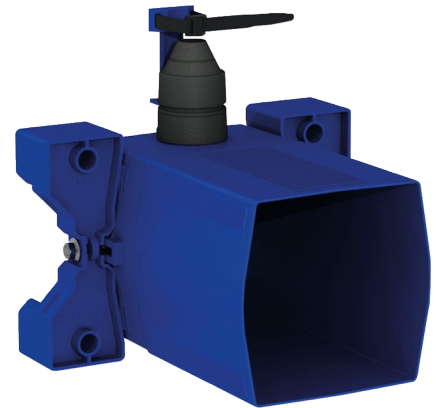

Recessed waterproof housing for TEMPOFLUX 3 WC

Ref. 763BOX

For WC time flow valve - Kit 1/2

DESCRIPTION

Recessed waterproof housing for TEMPOFLUX 3 WC - Ref. 763BOX

Recessed waterproof housing, kit 1/2:
 Flush system without cistern: directly connected to pipework.
 Compatible with WC time flow valve.
 Collar with waterproof seal.
 Hydraulic connection to the outside and maintenance from the front.
 Adjusts to all types of installation (rails, solid walls, panels).
 Compatible with wall finishes from 10 - 120mm (while maintaining the minimum recessing depth of 93mm).
 Suitable for standard or "pipe-in-pipe" supply.
 Stopcock and flow rate adjustment, activation unit and cartridge are all integrated and accessible from the front.
 Back flow prevention device inside the housing.
 Secure system flush without sensitive elements.
 Outlet connection for PVC tube Ø 26/32mm.
 30-year warranty.
 Order with control plate references 763000, 763040, 763041 or 763030.

ADVANTAGES

Recessed installation is easy

100% waterproof housing

Adapt to wall thickness

TECHNICAL CHARACTERISTICS

Recessed waterproof housing for TEMPOFLUX 3 WC - Ref. 763BOX

Connector	F $\frac{3}{4}$ "
Technology	Time flow
Height	150mm
Depth	93 to 190mm
Width	225mm
Norms	
Warranty	