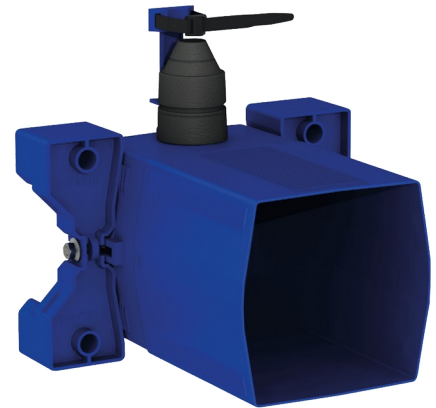

## Recessed waterproof housing for TEMPOFLUX 3 WC

Ref. 763BOX

For WC time flow valve - Kit 1/2

### DESCRIPTION

Recessed waterproof housing for TEMPOFLUX 3 WC - Ref. 763BOX

Recessed waterproof housing, kit 1/2:  
 Flush system without cistern: directly connected to pipework.  
 Compatible with WC time flow valve.  
 Collar with waterproof seal.  
 Hydraulic connection to the outside and maintenance from the front.  
 Adjusts to all types of installation (rails, solid walls, panels).  
 Compatible with wall finishes from 10 - 120mm (while maintaining the minimum recessing depth of 93mm).  
 Suitable for standard or "pipe-in-pipe" supply.  
 Stopcock and flow rate adjustment, activation unit and cartridge are all integrated and accessible from the front.  
 Back flow prevention device inside the housing.  
 Secure system flush without sensitive elements.  
 Outlet connection for PVC tube Ø 26/32mm.  
 30-year warranty.  
 Order with control plate references 763000, 763040, 763041 or 763030.

### ADVANTAGES

Recessed installation is easy

100% waterproof housing

Adapt to wall thickness

### TECHNICAL CHARACTERISTICS

Recessed waterproof housing for TEMPOFLUX 3 WC - Ref. 763BOX

Connector	F¾"
Technology	Time flow
Height	150mm
Depth	93 to 190mm
Width	225mm
Norms	 
Warranty	