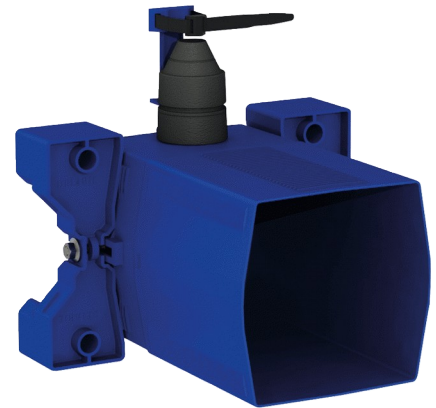

Recessed waterproof housing for TEMPOFLUX 3 WC

Ref. 763BOX

For WC time flow valve - Kit 1/2

DESCRIPTION

Recessed waterproof housing for TEMPOFLUX 3 WC - Ref. 763BOX

Recessed waterproof housing, kit 1/2:
 Flush system without cistern: directly connected to pipework.
 Compatible with WC time flow valve.
 Collar with waterproof seal.
 Hydraulic connection to the outside and maintenance from the front.
 Adjusts to all types of installation (rails, solid walls, panels).
 Compatible with wall finishes from 10 - 120mm (while maintaining the minimum recessing depth of 93mm).
 Suitable for standard or "pipe-in-pipe" supply.
 Stopcock and flow rate adjustment, activation unit and cartridge are all integrated and accessible from the front.
 Back flow prevention device inside the housing.
 Secure system flush without sensitive elements.
 Outlet connection for PVC tube Ø 26/32mm.
 30-year warranty.
 Order with control plate references 763000, 763040, 763041 or 763030.

ADVANTAGES

Recessed installation is easy

100% waterproof housing

Adapt to wall thickness

TECHNICAL CHARACTERISTICS

Recessed waterproof housing for TEMPOFLUX 3 WC - Ref. 763BOX

Connector	F¾"
Technology	Time flow
Height	150mm
Depth	93 to 190mm
Width	225mm
Norms	
Warranty	