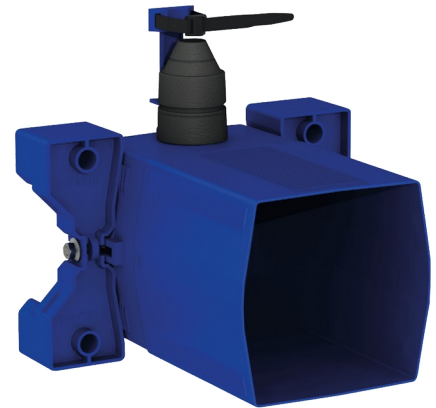

Recessed waterproof housing for TEMPOFLUX 3 WC

Ref. 763BOX

For WC time flow valve - Kit 1/2

DESCRIPTION

Recessed waterproof housing for TEMPOFLUX 3 WC - Ref. 763BOX

Recessed waterproof housing, kit 1/2:
 Flush system without cistern: directly connected to pipework.
 Compatible with WC time flow valve.
 Collar with waterproof seal.
 Hydraulic connection to the outside and maintenance from the front.
 Adjusts to all types of installation (rails, solid walls, panels).
 Compatible with wall finishes from 10 - 120mm (while maintaining the minimum recessing depth of 93mm).
 Suitable for standard or "pipe-in-pipe" supply.
 Stopcock and flow rate adjustment, activation unit and cartridge are all integrated and accessible from the front.
 Back flow prevention device inside the housing.
 Secure system flush without sensitive elements.
 Outlet connection for PVC tube \varnothing 26/32mm.
 30-year warranty.
 Order with control plate references 763000, 763040, 763041 or 763030.

ADVANTAGES

Recessed installation is easy

100% waterproof housing

Adapt to wall thickness

TECHNICAL CHARACTERISTICS

Recessed waterproof housing for TEMPOFLUX 3 WC - Ref. 763BOX

Connector	F $\frac{3}{4}$ "
Technology	Time flow
Height	150mm
Depth	93 to 190mm
Width	225mm
Norms	 
Warranty	