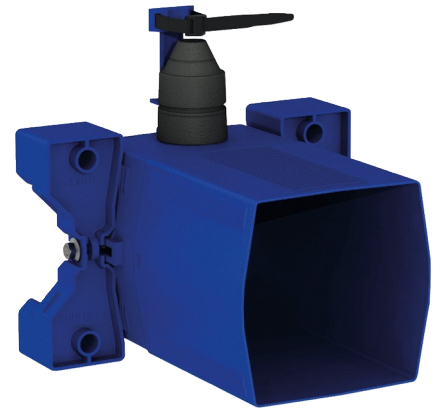

## Recessed waterproof housing for TEMPOFLUX 3 WC

Ref. 763BOX

For WC time flow valve - Kit 1/2

### DESCRIPTION

Recessed waterproof housing for TEMPOFLUX 3 WC - Ref. 763BOX

Recessed waterproof housing, kit 1/2:  
 Flush system without cistern: directly connected to pipework.  
 Compatible with WC time flow valve.  
 Collar with waterproof seal.  
 Hydraulic connection to the outside and maintenance from the front.  
 Adjusts to all types of installation (rails, solid walls, panels).  
 Compatible with wall finishes from 10 - 120mm (while maintaining the minimum recessing depth of 93mm).  
 Suitable for standard or "pipe-in-pipe" supply.  
 Stopcock and flow rate adjustment, activation unit and cartridge are all integrated and accessible from the front.  
 Back flow prevention device inside the housing.  
 Secure system flush without sensitive elements.  
 Outlet connection for PVC tube Ø 26/32mm.  
 30-year warranty.  
 Order with control plate references 763000, 763040, 763041 or 763030.

### ADVANTAGES

Recessed installation is easy

100% waterproof housing

Adapt to wall thickness

### TECHNICAL CHARACTERISTICS

Recessed waterproof housing for TEMPOFLUX 3 WC - Ref. 763BOX

Connector	F¾"
Technology	Time flow
Height	150mm
Depth	93 to 190mm
Width	225mm
Norms	
Warranty	